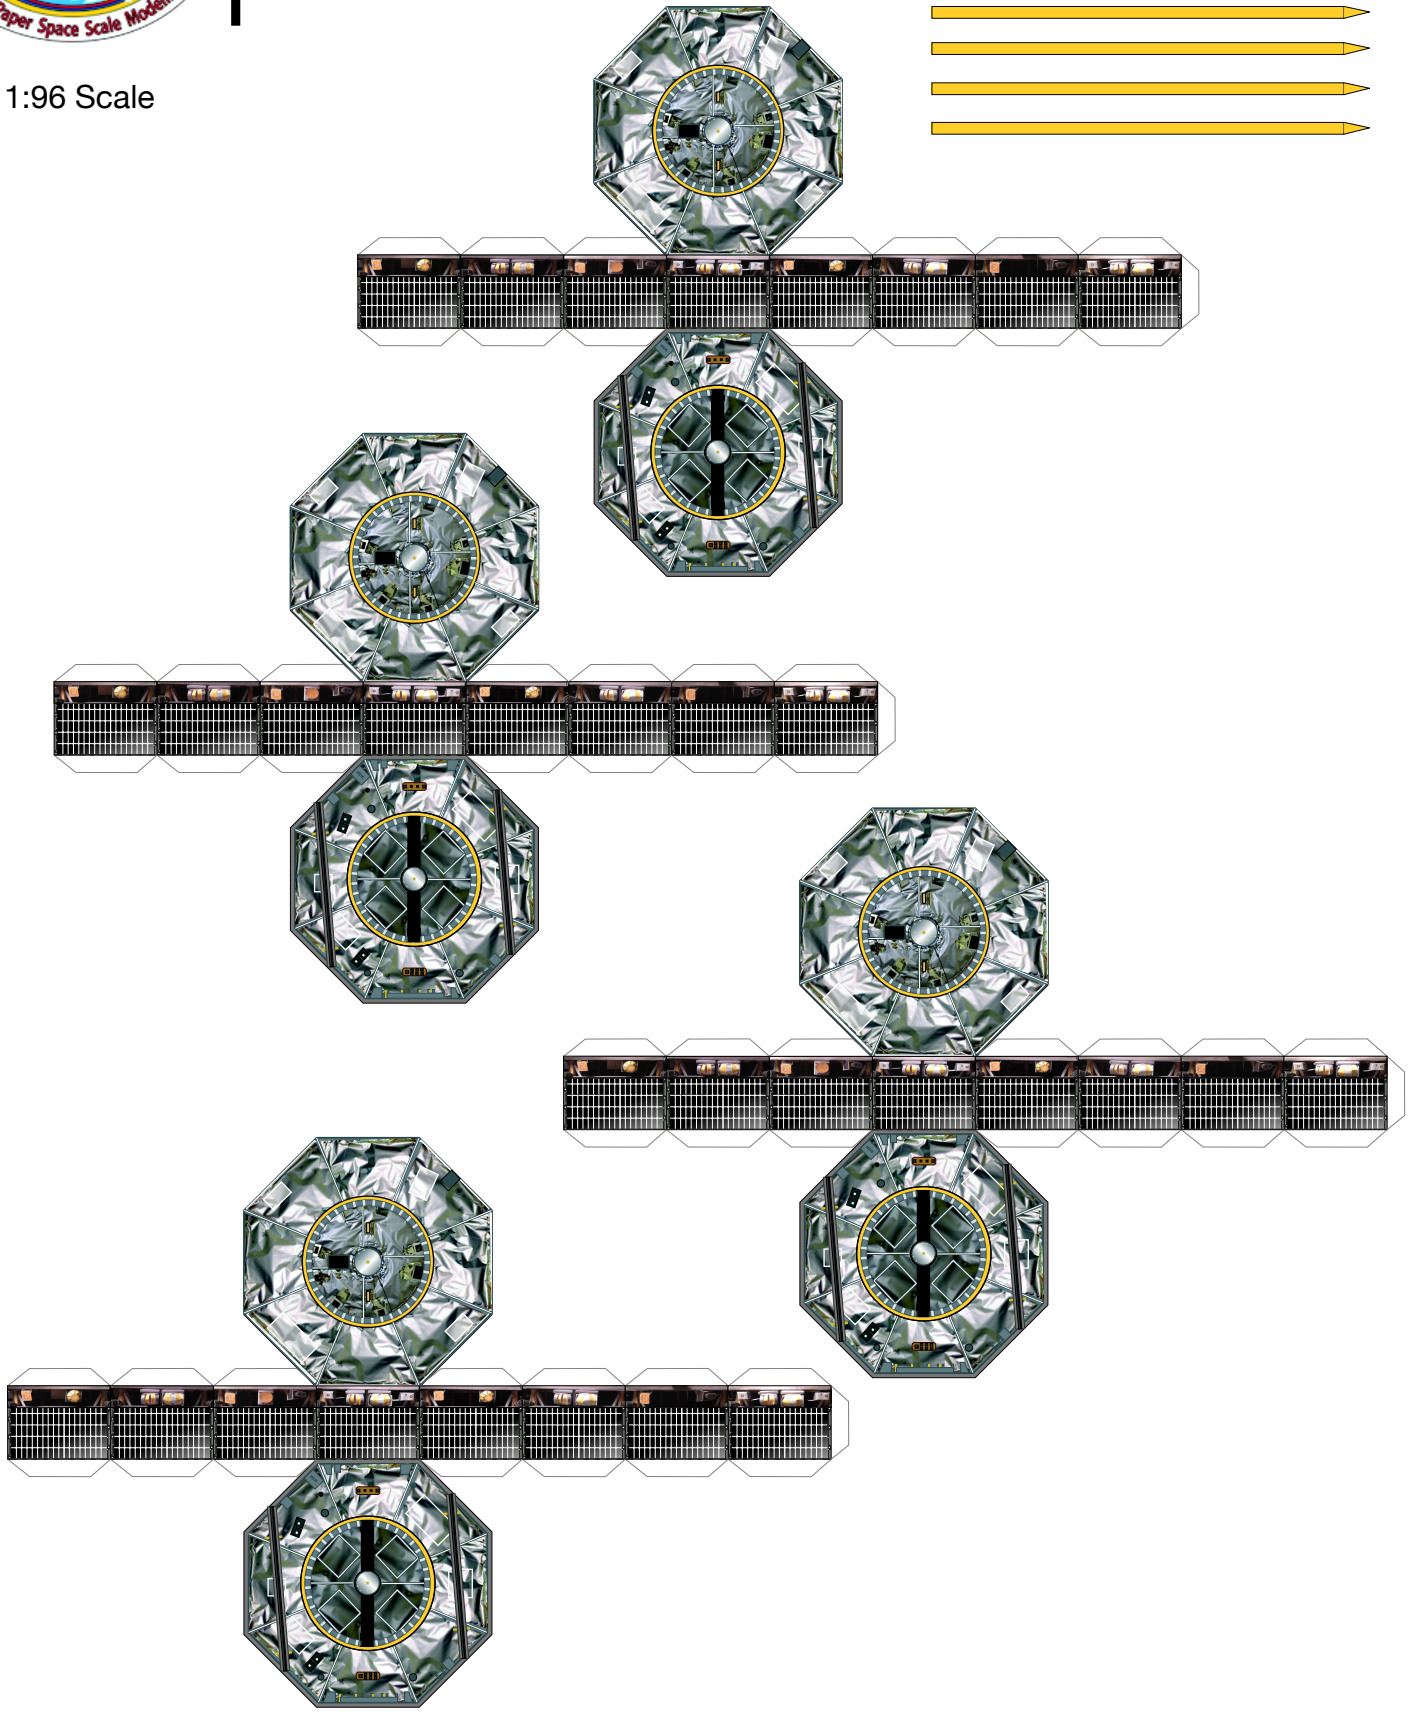

1 cm
1 inch

MMS

Print on Cardstock (90 lbs)
MMS Stack

1:96 Scale

1 cm
1 inch

ATLAS V - MMS

Print on Cardstock (110 lb)

Fairing interior

1:96 Scale

4 m XEPF